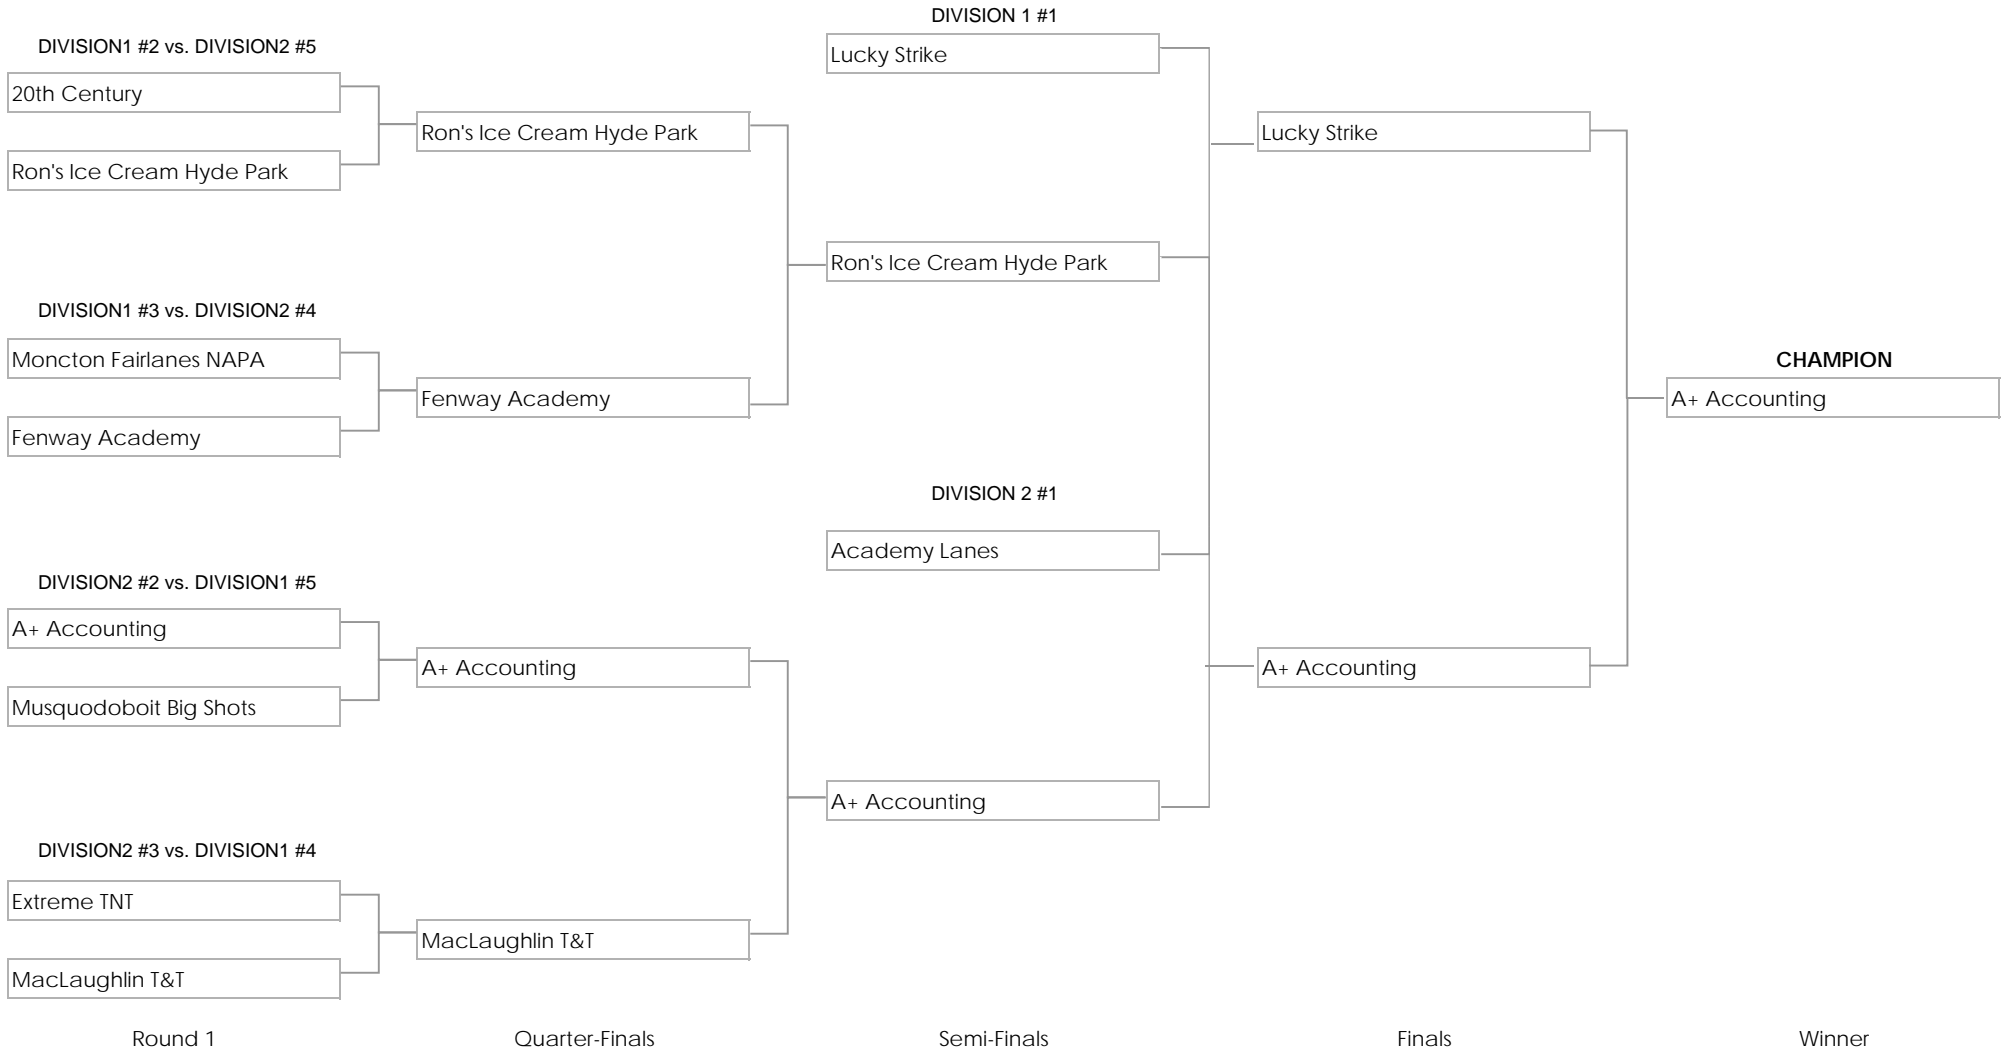

2014 Candlepin Bowling World Team Championship

Academy Lanes - Bradford, MA

2014 Candlepin World Team Championship

Academy Lanes - Bradford, MA

TEAM STANDINGS - PLAYOFFS ROUND 1

Place	Team Name	Wins	Losses	Tot. Pins
1	Ron's Ice Cream Hyde Park, MA	2	0	1822
2	Fenway Academy, MA	2	0	1807
3	MacLaughlin T&T, NS	2	0	1784
4	A+ Accounting, NS	2	0	1771
5	20th Century	0	2	1792
6	Moncton Fairlanes NAPA, NB	0	2	1768
7	Extreme TNT, MA	0	2	1752
8	Musquodoboit Big Shots, NS	0	2	1662

Last Week's Bowling:

Lanes	Team Name	-1-	-2-	-3-	Total	Pts Won	Team Name	-1-	-2-	-3-	Total	Pts Won
	Ron's Ice Cream Hyde Par	609	651	562	1822	2	20th Century	582	616	594	1792	2
	Moncton Fairlanes NAPA,	629	568	571	1768	0	Fenway Academy, MA	614	579	614	1807	2
	Extreme TNT, MA	559	637	556	1752	0	MacLaughlin T&T, NS	628	599	557	1784	2
	A+ Accounting, NS	539	615	617	1771	2	Musquodoboit Big Shots,	541	557	564	1662	0

Last Week's Top Scores

High Team Game	651	Ron's Ice Cream Hyde Par	637	Extreme TNT, MA	629	Moncton Fairlanes NAPA, NB
High Team Series	1822	Ron's Ice Cream Hyde Par	1807	Fenway Academy, MA	1792	20th Century
High Ind. Game	149	Chris McGrady	147	Jonathan Boudreau	145	Chris Sargent
High Ind. Series	395	Chris Sargent	395	Paul Roussy	385	Chris McGrady

TEAM ROSTERS

Gms	Ave	Name	-1-	-2-	-3-	Ttl	Hi Gm	Gms	Ave	Name	-1-	-2-	-3-	Ttl	Hi Gm
1		Ron's Ice Cream Hyde Park, MA						2		20th Century					
0		Mike Regal				0	0	2		John Zappi	102	126		228	126
3		Chris Harris	125	113	122	360	125	2		Craig Holbrook		109	121	230	121
3		Chris Sargent	134	145	116	395	145	3		Bob Whitcomb	123	131	106	360	131
3		Mike McGann	122	119	116	357	122	3		Brian Mayer	119	113	111	343	119
3		Nick Norcross	116	139	100	355	139	1		Dave Godwin	89			89	89
3		Dan Lasko	112	135	108	355	135	0		Jim Putney				0	0
0		Dan Schultz				0	0	1		Brian Feist			104	104	104
0		Jay Covitz				0	0	3		Jon Winchell	149	137	152		
0		Chris Cazenave				0	0								
0		Hugh Ferguson				0	0								
3		Moncton Fairlanes NAPA, NB						4		Fenway Academy, MA					
2		Jaret Wood	106	120		226	120	3		Joe Smith	119	121	135	375	135
3		Trevor Smith	145	113	115	373	145	0		Mike MacIntosh				0	0
1		Josh Leblanc			127	127	127	0		Jason Doucette				0	0
3		Chad Reid	120	121	104	345	121	3		Tony Pastore	128	117	117	362	128
3		Paul Roussy	142	115	138	395	142	0		Skip Easterbrooks				0	0
3		Adam Melanson	116	99	87	302	116	0		Stu Bergman				0	0
0		Shawn Maillet				0	0	3		Kevin Davis	128	120	124	372	128
								3		Anthony Shaheen	119	114	118	351	119
								3		Rich Moran	120	107	120	347	120
								0		Norm Pelletier				0	0
5		Extreme TNT, MA						6		MacLaughlin T&T, NS					
3		Dave Chestercove	114	111	101	326	114	3		Davey Somerton	128	129	118	375	129
0		Ryan Lehr				0	0	0		Tony MacLaughlin				0	0
3		Brandon Marks	117	120	95	332	120	3		Chris Hollett	139	118	108	365	139
3		Jonathan Boudreau	103	147	125	375	147	0		Chris Niven				0	0
3		Peter Flynn	120	136	118	374	136	3		Josh George	124	134	94	352	134
1		Mark Gregory	105			105	105	3		Travis Tofflemire	120	117	129	366	129
2		Det Klein		123	117	240	123	1		Steve Colbert			108	108	108
								2		Ryan Shannon	117	101		218	117
								0		Ian Niven				0	0