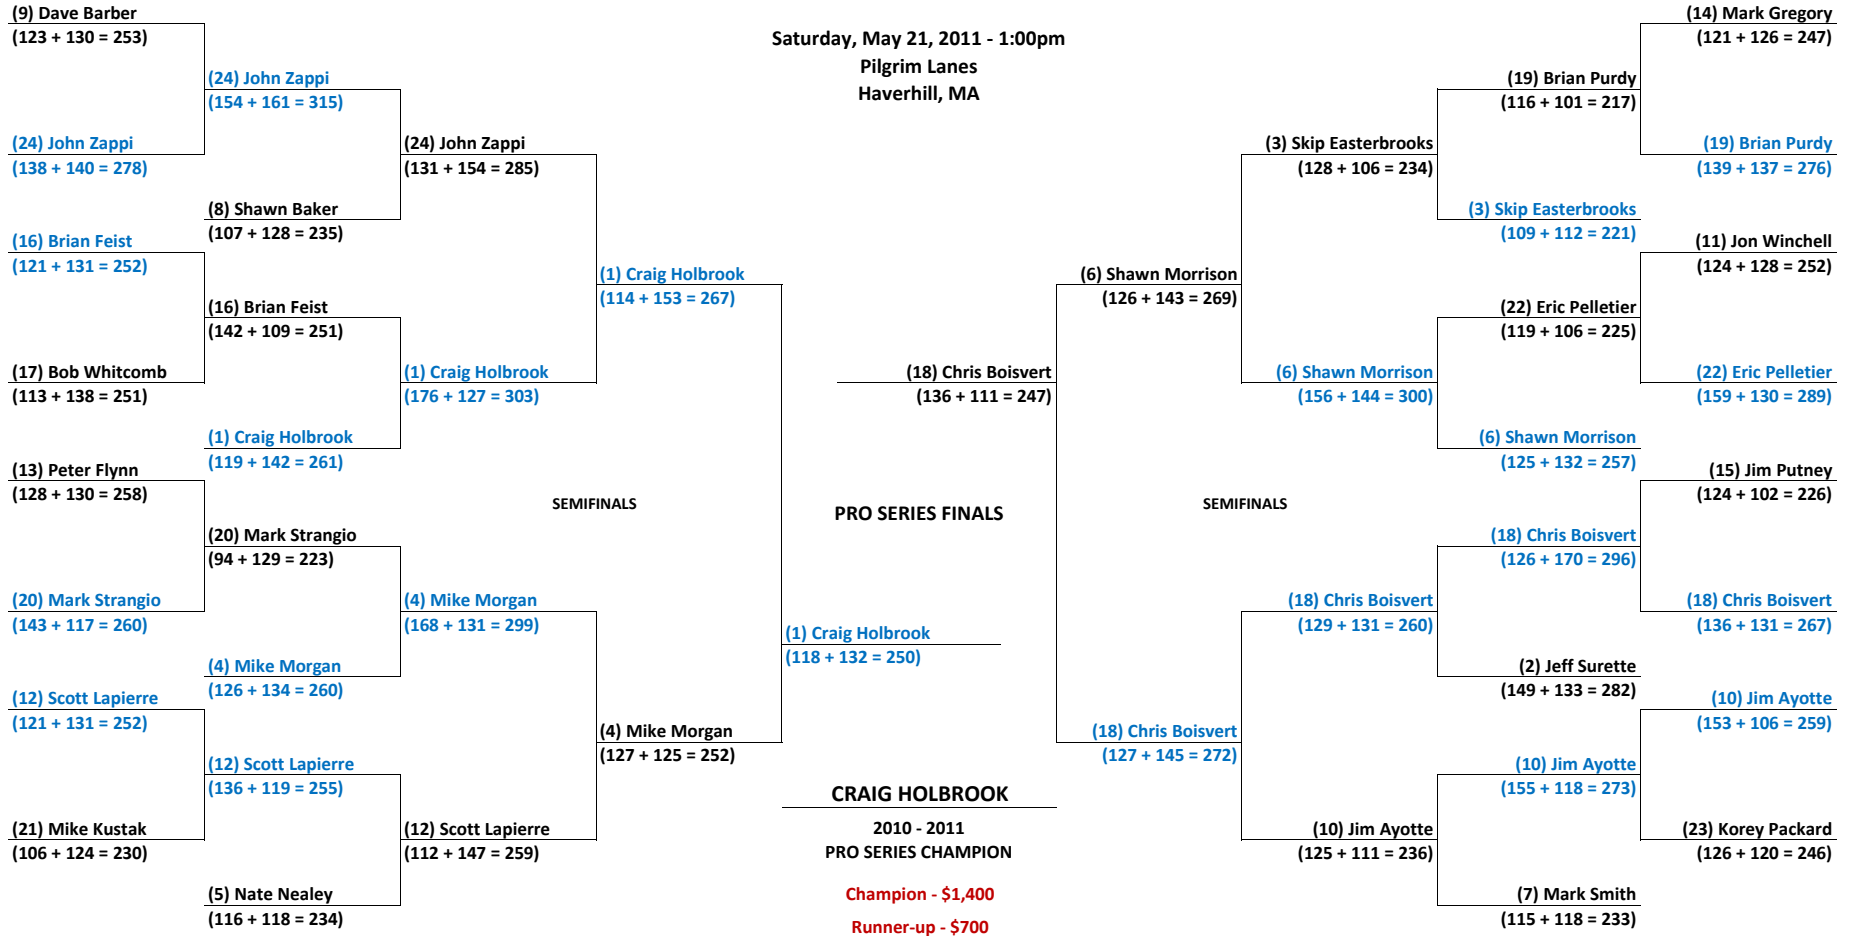

PRO SERIES CHAMPIONSHIP BRACKET

Saturday, May 21, 2011 - 1:00pm
 Pilgrim Lanes
 Haverhill, MA

1st Rd - \$100

2nd Rd - \$150

Quarterfinals - \$225

Semifinals - \$425

Semifinals - \$425

Quarterfinals - \$225

2nd Rd - \$150

1st Rd - \$100