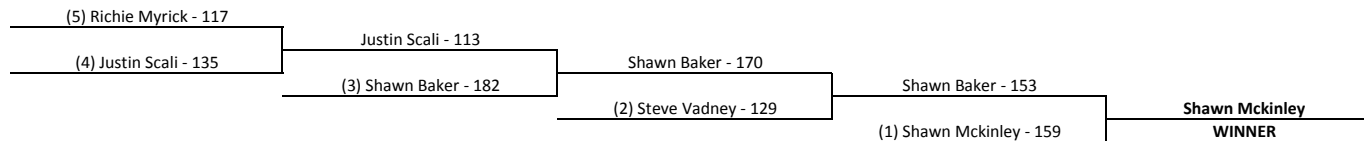

**The Ultimate Ladder**  
 New Palance Lanes, Fitchburg, MA  
 November 19, 2011

**Ladder 1**

**Ladder 2**

**Ladder 3**

**Ladder 4**

**Ladder 5**

**ULTIMATE LADDER**

**PAYOUTS**

Ultimate Ladder

1st Place	Scott Lapierre	\$850
2nd Place	Shawn Mckinley	\$425
3rd Place	Mark Strangio	\$325
4th Place	Sam Dagostino	\$250
5th Place	Jim Ayotte	\$150

1st Round Ladders

Runners Up	Shawn Baker	\$120
	Bill Treeful	\$120
	Brian Feist	\$120
	Dave Godwin	\$120
	Jeff Surette	\$120
3rd Round Loss	Chris Sacchetti	\$90
	Steve Vadney	\$90
	Jon Winchell	\$90
	Dave Mallahan	\$90
	Hawk Halas	\$90
2nd Round Loss	Jon Hendren	\$70
	Jon McDonald	\$70
	Ryan Lehr	\$70
	Justin Scali	\$70
	Peter Flynn	\$70
1st Round Loss	Lou Pumphrey	\$60
	Richie Myrick	\$60
	Joe Cascio	\$60
	Stu Bergman	\$60
	Mike Legendre	\$60