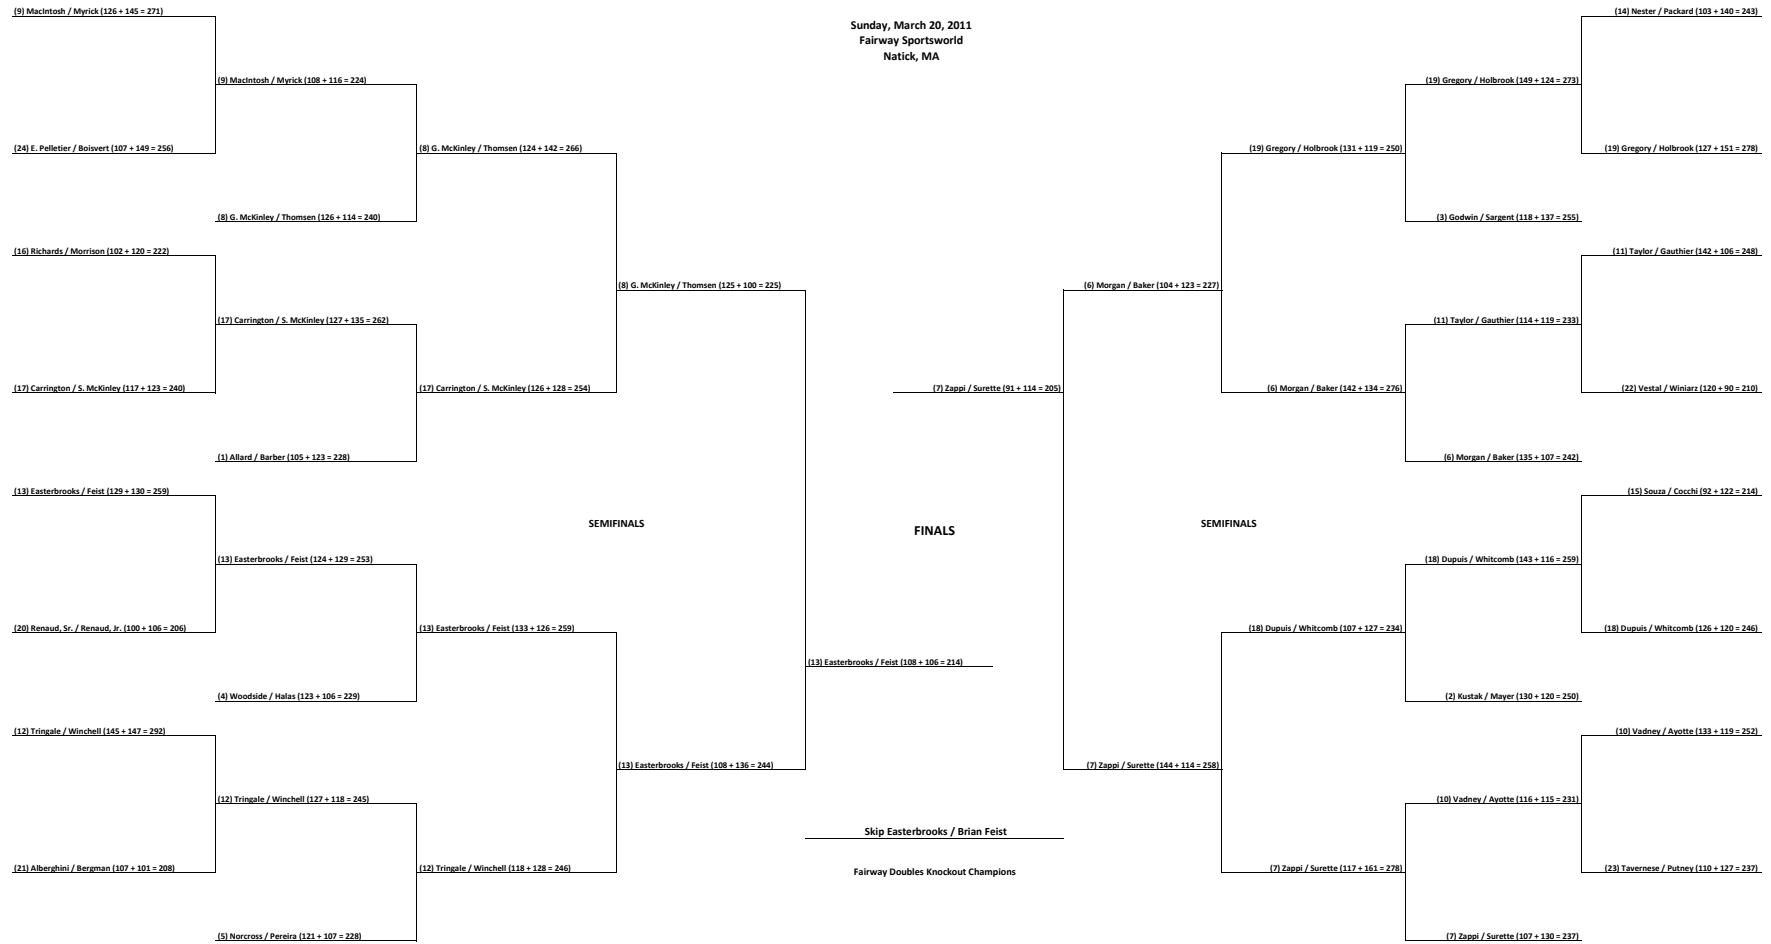

Doubles Knockout Bracket

Sunday, March 20, 2011
Fairway Sportsworld
Natick, MA

PAYOUTS

1st Place	\$1,600
2nd Place	\$900
3rd - 4th Place	\$450
5th - 8th Place	\$250
9th - 16th Place	\$100