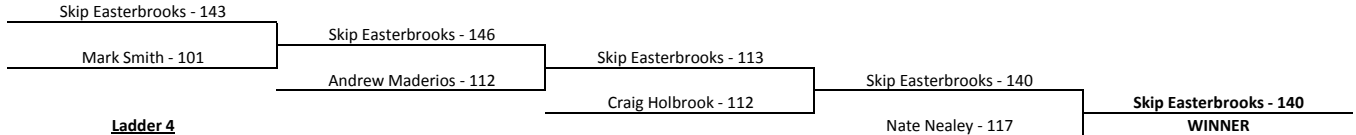

**Pro Series Event #9 - The Ultimate Ladder**

Canal Lanes, Easthampton, MA  
April 17, 2011

**Ladder 1**

**Ladder 2**

**Ladder 3**

**Ladder 4**

**Ladder 5**

**ULTIMATE LADDER**

*\*Ultimate Ladder seeding is based upon the highest scores in each of the final matches in the 1st round ladders*

- #1 Seed Dave Hodge
- #2 Seed Skip Easterbrooks
- #3 Seed Mike Morgan
- #4 Seed Lynne Thomsen
- #5 Seed Scott Lapierre